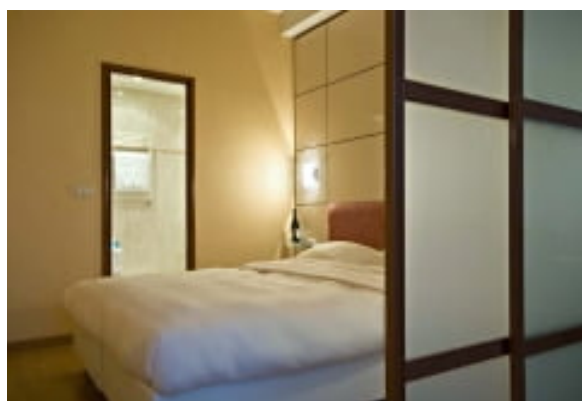

## B APARTHOTEL LOUISE

CHAUSSEE DE VLEURGAT, 261 · BRUSSELS, 1050  
BELGIUM

This luxurious Brussels apart-hotel is ideally located near the elegant Avenue Louise and just a few steps away from the most important shopping streets. Surrounded by cozy bars and restaurants. Get a real taste of Brussels at Quartier Louise. All apartments are lavishly decorated with antiques and oriental carpets, leather sofa and furnished with quality materials like marble bathroom, fully equipped kitchen, large living/dining area, etc. The apart-hotel is designed to create a select and cozy atmosphere. Our credo is flexibility and service to the customers.