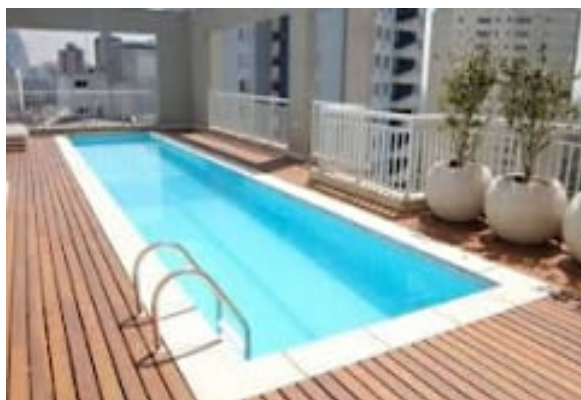

AT THIS LOCATION

- Fitness Center
- Lift/Elevators Present / ascenseur
- Parking - Complimentary
- Swimming Pool

IN THE APARTMENT

- Balconies
- Coffee Pot
- Kitchenette
- Microwave

SERVICES

- Basic Cable Television Service Provided
- Bi-Weekly Housekeeping
- Customized Billing to Suit Your Company's Needs
- Guest Handbook with a guide to the city and local community. Find everything from the area tourist sights, the nearest drug store, to the fitness center hours.
- Key Packet Delivered Prior to Move-In
- Our Satisfaction Guarantee / notre garantie satisfaction