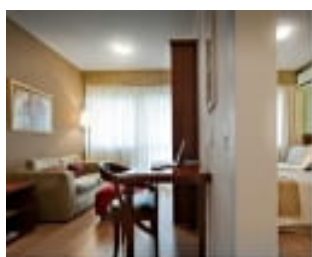

LIVING™

BY BRIDGESTREET

THE DUKE

RUA TENENTE NEGRAO · SAO PAULO, 04530-030 BRAZIL

A cosy apartment in an ideal location. The building offers all the amenities you could wish for and the apartment is ideal for those looking for their own space in Itaim Bibi. An en suite double bedroom with air conditioning and a fully equipped kitchenette are at your disposal. Curl up on the sofa or do some exercise in the building's facilities, whatever you choose you'll have a delightful stay.

AT THIS LOCATION

- Fitness Center
- Lift/Elevators Present / ascenseur
- Parking - Complimentary
- Swimming Pool

IN THE APARTMENT

- Balconies
- Coffee Pot
- Kitchenette
- Microwave

SERVICES

- Basic Cable Television Service Provided
- Bi-Weekly Housekeeping
- Customized Billing to Suit Your Company's Needs
- Guest Handbook with a guide to the city and local community. Find everything from the area tourist sights, the nearest drug store, to the fitness center hours.
- Key Packet Delivered Prior to Move-In
- Our Satisfaction Guarantee / notre garantie satisfaction