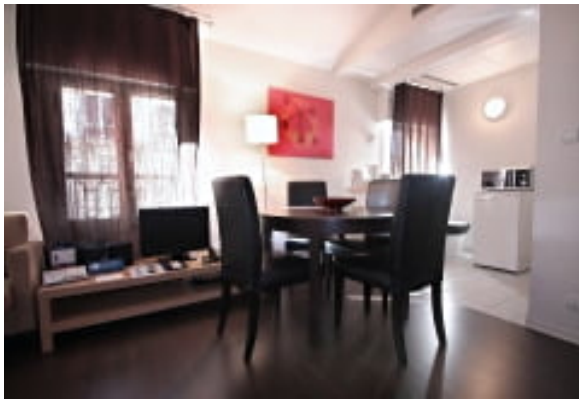

LIVING™

BY BRIDGESTREET

A - OPERAMAD1 - OPERA - STUDIO

10 RUE TRONSON DU COUDRAY · PARIS, 75008 FRANCE

Ideally situated between Madeleine and Opéra, close to the historical and green Square Louis XVI, this new building is in the heart of Paris, just beside "Galeries Lafayette" and Printemps. It is only a few minutes walking from the "Place de la Concorde" and the famous Champs Elysées with its restaurants, bars and cinemas. You will also be very close to one of the most important business neighborhoods where a number of international companies have offices. This Parisian building offers studios, one and two bedroom apartments entirely renovated and highly equipped with air conditioning, large windows, wood flooring and stylish decoration.

Idéalement situé entre Madeleine et Opéra, près de l'historique et verdoyant Square Louis XVI, cet immeuble neuf est en plein ...

AT THIS LOCATION

IN THE APARTMENT

- Accès internet gratuit/High Speed Internet free
- Fourniture de linge et de serviettes/Linen and towels provided
- Machine à laver la vaisselle/Dishwasher
- Machine à laver le linge/washing machine