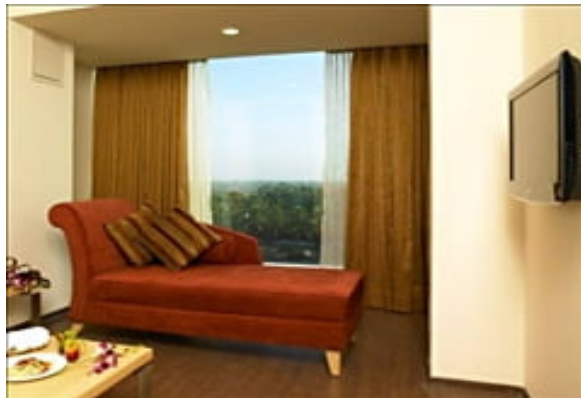

LIVING™

BY BRIDGESTREET

ROYAL ORCHID SUITES

#11/3A, OPPOSITE BOREWELL ROAD, WHITEFIELD MAIN RD · BANGALORE, 560116 INDIA

Located at the City-centric, this Wi-Fi enabled hotel with a well-equipped gym in the first floor is located in the Whitefield Main Road. There are 88 contemporary rooms, featuring studio suites. Guests are served scrumptious fare in the coffee shop and the Library Bar is an ideal place to unwind. There are recreational facilities such as squash and billiards. Guests can also refresh after work hours at the state-of-the-art gymnasium with spa facility.

IN THE APARTMENT

- Alarm System
- Kitchenette
- Spacious closets
- Walk In Closets
- Wireless Internet Access

SERVICES

- Basic Cable Television Service Provided
- Breakfast Service
- Customized Billing to Suit Your Company's Needs
- Guest Handbook with a guide to the city and local community. Find everything from the area tourist sights, the nearest drug store, to the fitness center hours.
- Housekeeping daily except Sundays and public holidays
- Our Satisfaction Guarantee / notre garantie satisfaction