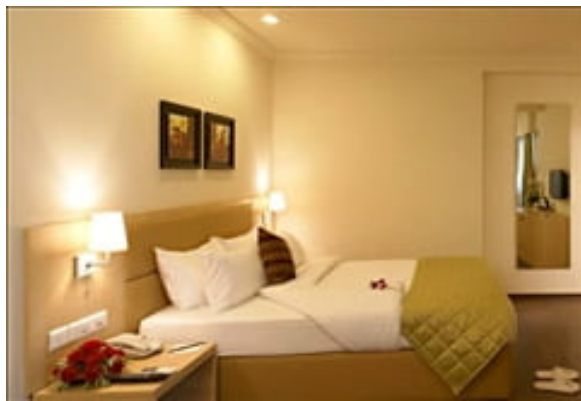

LIVING™

BY BRIDGESTREET

ROYAL ORCHID SUITES

#11/3A, OPPOSITE BOREWELL ROAD, WHITEFIELD MAIN RD · BANGALORE, 560116 INDIA

Located at the City-centric, this Wi-Fi enabled hotel with a well-equipped gym in the first floor is located in the Whitefield Main Road. There are 88 contemporary rooms, featuring studio suites. Guests are served scrumptious fare in the coffee shop and the Library Bar is an ideal place to unwind. There are recreational facilities such as squash and billiards. Guests can also refresh after work hours at the state-of-the-art gymnasium with spa facility.

IN THE APARTMENT

- Alarm System
- Kitchenette
- Spacious closets
- Walk In Closets
- Wireless Internet Access

SERVICES

- Basic Cable Television Service Provided
- Breakfast Service
- Customized Billing to Suit Your Company's Needs
- Guest Handbook with a guide to the city and local community. Find everything from the area tourist sights, the nearest drug store, to the fitness center hours.
- Housekeeping daily except Sundays and public holidays
- Our Satisfaction Guarantee / notre garantie satisfaction