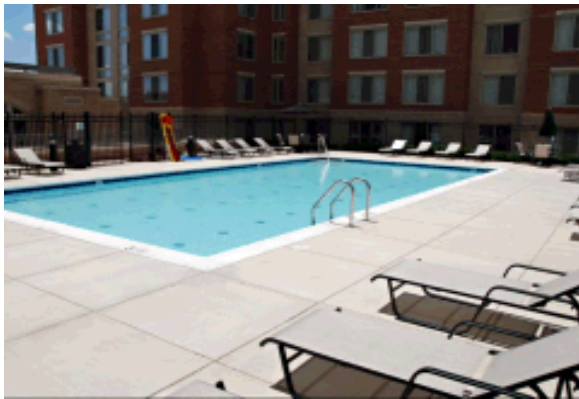

AT THIS LOCATION

- 24 Hour Maintenance
- Cat Friendly
- Controlled Access
- Dog Friendly
- Elevators Present
- Extra storage available
- Fitness Center/Gym in Proximity
- Game Room

IN THE APARTMENT

- Air Conditioning / Heating
- Balcony (Selected Apartments)
- Basic Cable Television
- Complimentary use of Residents only Gym
- Dishwasher / lave vaisselle
- Fully-Equipped Kitchen
- Granite countertops
- Hairdryer