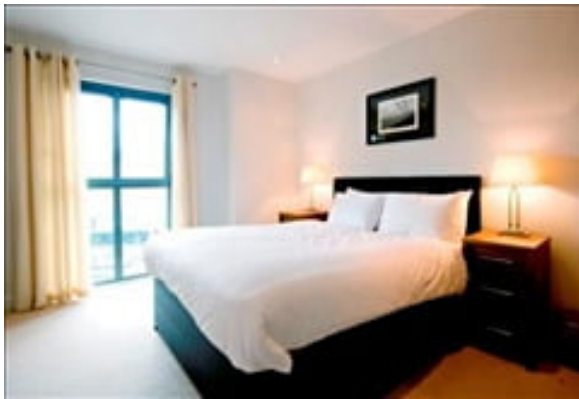

LIVING™

BY BRIDGESTREET

MAX HOTEL

3 FAIRFIELD ROAD CROYDON · CROYDON, CR0 5BR
UNITED KINGDOM

Altitude 25 is located right in the heart of bustling Croydon and offering stylish, contemporary accommodation. Offering a total of 54 apartments with a choice of 1 and 2 bedrooms these are an excellent home from home experience whether your stay is for 2 nights or 1 year. With free Wi-Fi access, queen size beds, weekly maid service, quality designer kitchens with all appliances, you'll find our apartments comfortable, spacious and relaxing.