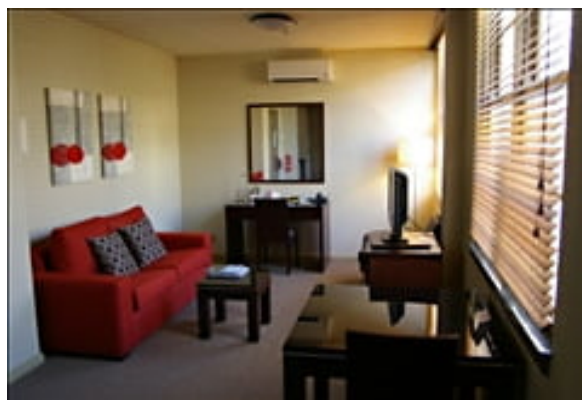

## QUEST CANBERRA

28 WEST ROW · CANBERRA, 2601 AUSTRALIA

Quest Canberra located in the heritage charm of the Melbourne Building, offers fully self contained accommodation ranging from studio and one bedroom apartments to two bedroom apartments. We are ideally located in the CBD for both the corporate and leisure traveller. Stay a night, a week or even a month.

### IN THE APARTMENT

- Alarm System
- Beautiful Views
- Fully-Equipped Kitchen
- High Speed Internet Available
- Large Floor Plans
- LCD or Plasma Television
- Linen Closets
- Patio/Balcony