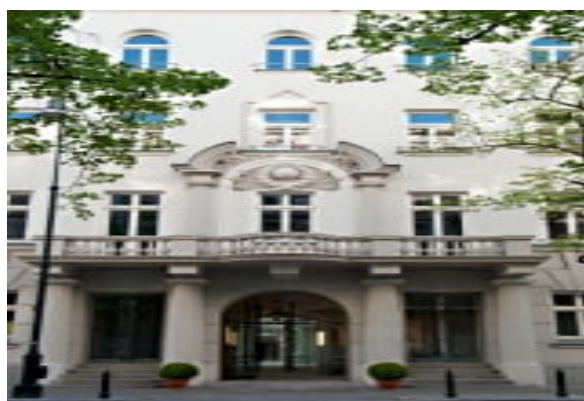

LIVING™

BY BRIDGESTREET

H15 BOUTIQUE APARTMENTS

POZNANSKA STREET 15 · WARSAW, 02001 POLAND

H15 Boutique Apartments boasts 48 brand new luxury apartments giving our guests chamber place to relax. All of them offering an extra spacious interior with added comfort, convenience and privacy. The vast majority of the apartments consist of bedroom and livingroom. Each one has its own equipped kitchenette. Our choice & wide range of apartment sizes is guaranteed to suit the needs of the most demanding VIP guest.