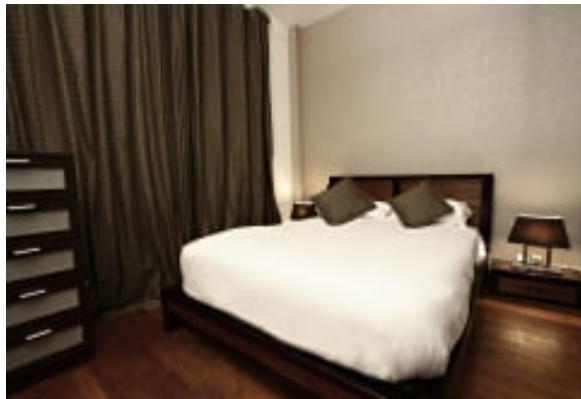

LIVING™

BY BRIDGESTREET

A - MONP704 - ST GERMAIN MONTPARNASSE - 1 BEDROOM / 2 PIÈCES

FALGUIERE · PARIS, 75015 FRANCE

This very elegant building is located in a lively district of French bistros, cafes and shops. Here you will find one of the largest city parks in Paris, the beautiful Luxembourg gardens. Metro/subway stations, as well as other means of public transportation, are conveniently located nearby. This location offers studios, one bedroom and two bedroom apartments. All fitted with contemporary furnishings giving a light and modern feel to this delightful Parisian period style building.

Cet élégant immeuble est situé dans un quartier parisien à la mode avec ses magasins, bistros et cafés à la Française. Au cœur de Paris et très bien desservi par plusieurs modes de transport en commun, vous y trouverez bon nombre de commerçants, restaurants et le fameux Parc du Luxembourg...

AT THIS LOCATION

- Lift/Elevators Present / ascenseur
- Secure Entry System / entrée sécurisée

IN THE APARTMENT

- Air Conditioning
- Dishwasher / lave vaisselle
- Fully-Equipped Kitchen
- Hardwood Floors
- Microwave
- Stereo/Radio/Compact Disc Player
- TV with DVD Player
- Washer & Dryer in Suite

SERVICES

- Basic Cable Television Service Provided
- Customized Billing to Suit Your Company's Needs
- Guest Handbook with a guide to the city and local community. Find everything from the area tourist sights, the nearest drug store, to the fitness center hours.
- Key Packet Delivered Prior to Move-In
- Our Satisfaction Guarantee / notre garantie satisfaction
- Weekly Housekeeping Services

BRIDGESTREET
GLOBAL HOSPITALITY

1 800 278 7338
BRIDGESTREET.COM

EXCLUSIVE.
BY BRIDGESTREET

RESIDENCES.
BY BRIDGESTREET

MODEL
A PART HOTEL

LIVING.
BY BRIDGESTREET

PLACES.
BY BRIDGESTREET

STÜDYO.
BY BRIDGESTREET