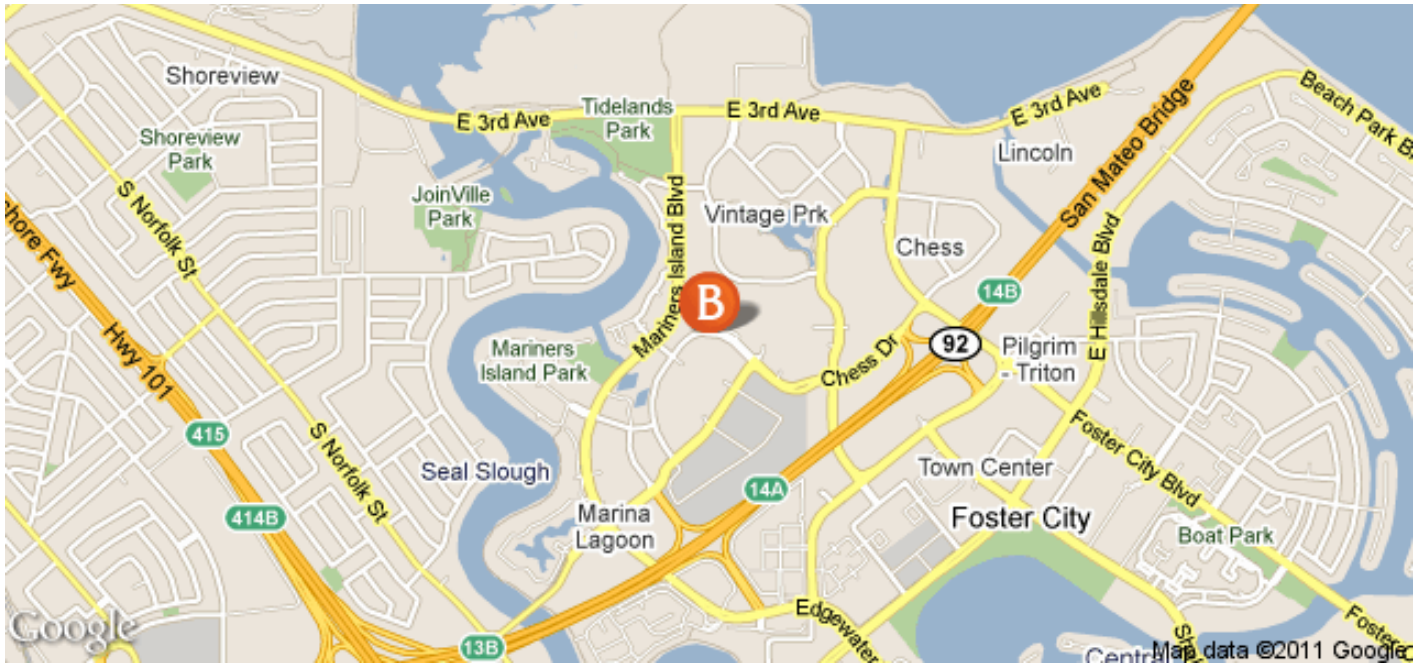

LIVING™

BY BRIDGESTREET

BRIDGEPOINTE

1927 BRIDGEPOINTE CIRCLE · SAN MATEO, CA 94404
UNITED STATES

A beautiful, conveniently located community. Located right off of the bay, and minutes to San Mateo Bridge, this community is convenient to 92, 101, & 280 freeways and provides easy access to San Francisco International Airport, and the East Bay area via San Mateo bridge. Walking distance to several great restaurant's and shopping such as Target, Costco, Mimi's Cafe, BJ's Brew house, Chipotle, Red Robin & More. Less than 10 minutes to Downtown San Mateo which features great boutiques, a movie theater and a diverse collection of restaurants.

LIVING.
BY BRIDGESTREET

PLACES.
BY BRIDGESTREET

STÜDYO.
BY BRIDGESTREET

LIVING™

BY BRIDGESTREET

IN THE AREA

- 1927 Bridgepointe Circle San Mateo, CA 94404

BRIDGEPOINTE

1927 BRIDGEPOINTE CIRCLE · SAN MATEO, CA 94404
UNITED STATES

Call us: 1 800 278 7338

Distance from city center: 2.1 mile(s)

BRIDGESTREET.
GLOBAL HOSPITALITY

1 800 278 7338
BRIDGESTREET.COM

EXCLUSIVE.
BY BRIDGESTREET