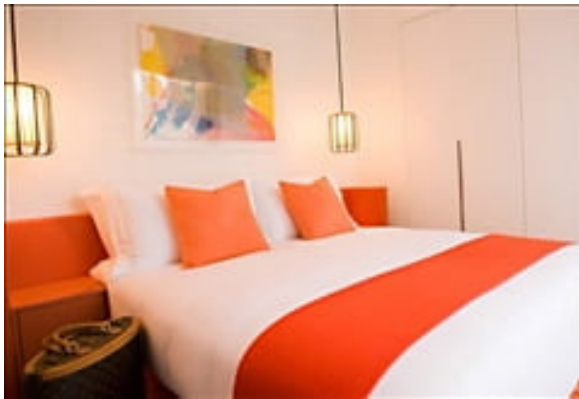

LIVING™

BY BRIDGESTREET

CHI RESIDENCES 279

279 SHANGHAI STREET, YAU MA TEI · KOWLOON, 00000 HONG KONG

Located on the historic Shanghai Street, Chi Residences 279 is a calming retreat in the heart of Kowloon's bustling Yao Ma Tei district. Created by celebrated Parisian designer Dillon Garris, each of the 26 serviced apartments have been individually designed fusing modern composition with warm touches, such as cashmere throws and comfortable entertaining spaces, which provide a chic yet welcoming urban home. The apartments are supplied with the highest quality bed linens and the latest technology, including Plasma TVs, home theatre system, wireless internet access and NOW TV channels to ensure you are entertained and connected at all times.