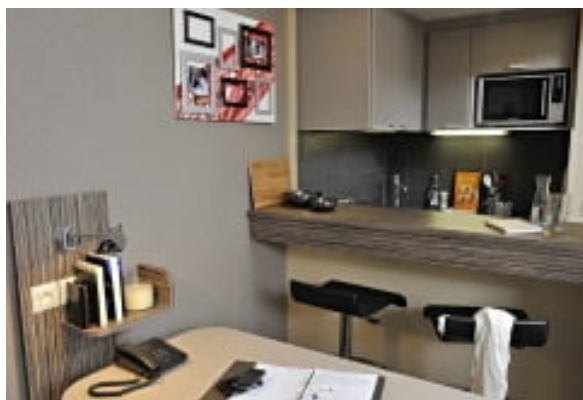

AT THIS LOCATION

- 24 Hour Reception
- Breakfast Room
- Lift/Elevators Present / ascenseur

IN THE APARTMENT

- Fully-Equipped Kitchen
- High Speed Internet Available
- Linens and Towels provided

SERVICES

- Cable Television Provided / Télévision par câble
- Direct Dial Telephone
- Weekly Housekeeping / 1 ménage par semaine