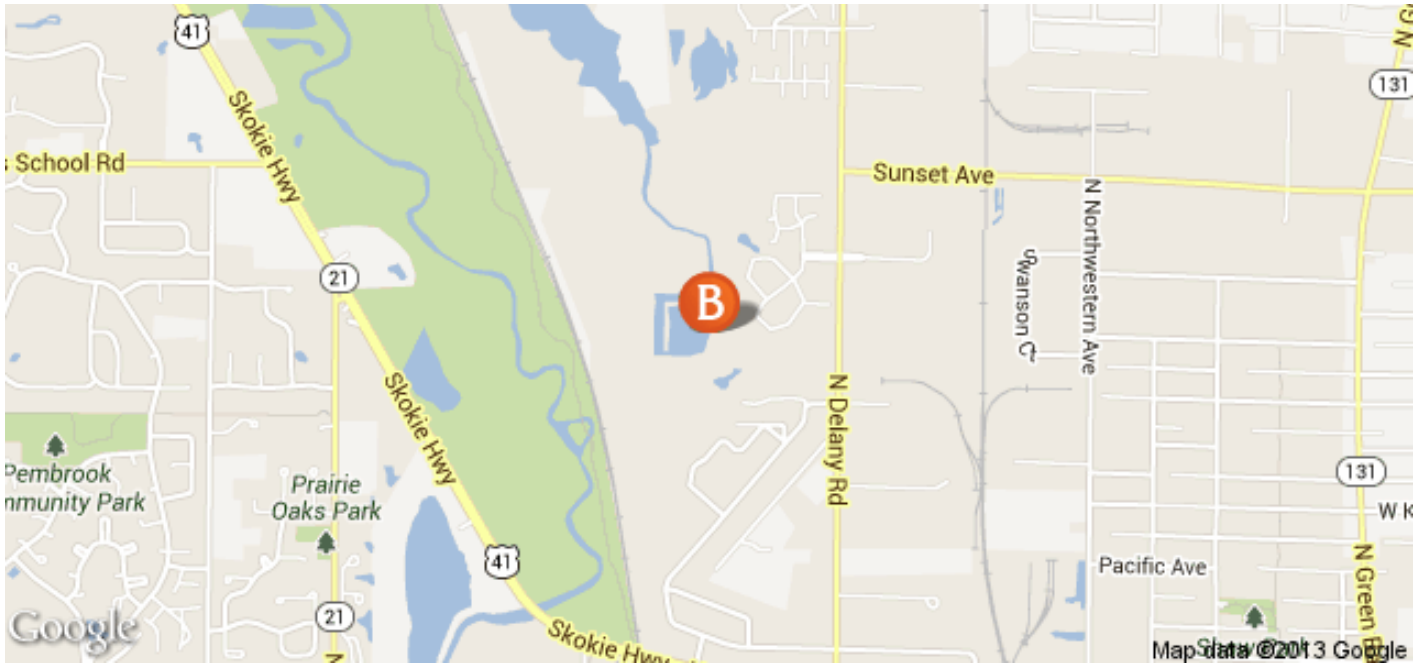

LIVING™

BY BRIDGESTREET

THE PRESERVE AT OSPREY LAKE

2025 GREYSTEM CIRCLE · GURNEE, IL 60031 UNITED STATES

Welcome home to The Preserve at Osprey. Located in Gurnee, IL, The Preserve at Osprey is close to everything. Located near I-94 and Skokie Highway, you have easy access to I-94 Lake Michigan, and downtown Chicago. Discover gracious living at The Preserve at Osprey Apartment Homes. Choose from twenty-one spacious floor plans featuring studio, one or two bedroom options. With elegant fully equipped gourmet kitchens which include a breakfast bar, vaulted ceilings, an in-home washer and dryer, and a private balcony or patio, these residences will satisfy your taste for sophistication and class

RESIDENCES.
BY BRIDGESTREET

MODEL
A PART HOTEL

LIVING.
BY BRIDGESTREET

PLACES.
BY BRIDGESTREET

STÜDYO.
BY BRIDGESTREET

LIVING™

BY BRIDGESTREET

IN THE AREA

THE PRESERVE AT OSPREY LAKE

2025 GREYSTEM CIRCLE · GURNEE, IL 60031 UNITED STATES

Call us: 1 312 955 1015

Distance from city center: 1.8 mile(s)

BRIDGESTREET.
GLOBAL HOSPITALITY

1 312 955 1015
BRIDGESTREET.COM