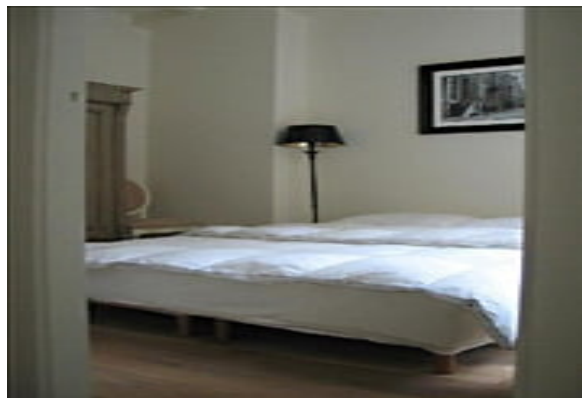

LIVING™

BY BRIDGESTREET

PRINCE RESIDENCE

PRINSENSTRAAT · AMSTERDAM, 1015 DA
NETHERLANDS

This luxury serviced apartment is located on the second floor of an historical and newly renovated building. This bright apartment is brand new with with new furniture and decorations. There's a new kitchen, two new bathrooms, new floor and new beds. The serviced apartment offers a living room and kitchen at the front of the house. In the back of the house you will find a light and comfortable double bedroom with a connecting bathroom. There's also a second double bedroom with a bathroom across the hall. The kitchen is fully equipped with an oven, 5 burner stove, microwave, dishwasher and fridge freezer combination. The apartment also offers a washing machine, dryer, flat screen TV, DVD player and stereo. There has been a lot of attention spent to the decor, cleanliness and the finer details. This serviced apartment really offers...