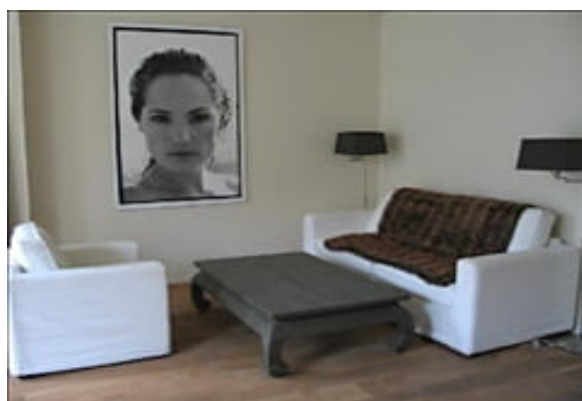

LIVING™

BY BRIDGESTREET

PRINCE RESIDENCE

PRINSENSTRAAT · AMSTERDAM, 1015 DA
NETHERLANDS

This luxury serviced apartment is located on the second floor of an historical and newly renovated building. This bright apartment is brand new with with new furniture and decorations. There's a new kitchen, two new bathrooms, new floor and new beds. The serviced apartment offers a living room and kitchen at the front of the house. In the back of the house you will find a light and comfortable double bedroom with a connecting bathroom. There's also a second double bedroom with a bathroom across the hall. The kitchen is fully equipped with an oven, 5 burner stove, microwave, dishwasher and fridge freezer combination. The apartment also offers a washing machine, dryer, flat screen TV, DVD player and stereo. There has been a lot of attention spent to the decor, cleanliness and the finer details. This serviced apartment really offers...