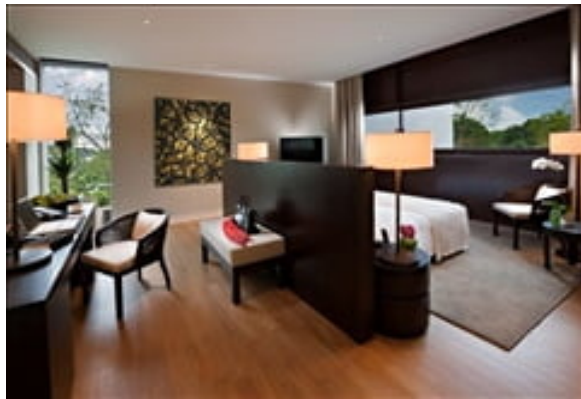

LIVING™

BY BRIDGESTREET

THE CLUB AT CAPELLA SINGAPORE

1 THE KNOLLS, SENTOSA ISLAND · SINGAPORE, 098297
SINGAPORE

The Club at Capella Singapore consists of contemporary resort styled sea-facing suites (1 to 4 Bedroom) and 9 stand alone double storey manors, each with private pools. The luxury of space is offered with sea-facing suites up to 3,821 sq feet. The only sea-facing serviced accommodation in Sentosa, our guests are pampered with choices to exclusive facilities and services from both the private clubhouse and Hotel.

AT THIS LOCATION

- 24 Hour Doorman
- 24 Hour Porter
- 24 Hour Reception
- 24 Hour Security
- Business Center
- Clubhouse
- Coffee Shop On-Site
- Concierge Service

IN THE APARTMENT

- Alarm System
- Beautiful Views
- Breakfast bar
- Deck or terrace
- Fully-Equipped Kitchen
- High Speed Internet Available
- I-Pod Docking Station
- In Room Safe