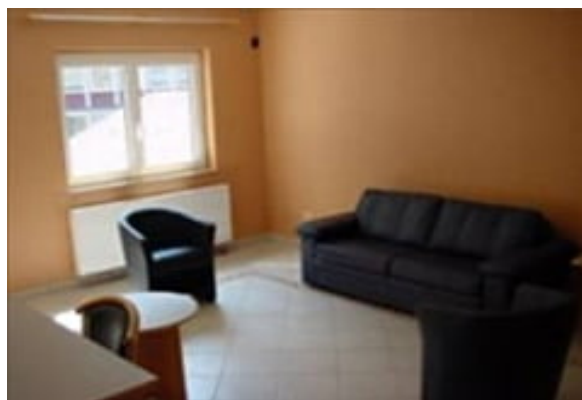

LIVING™

BY BRIDGESTREET

STUDIO HOTEL BELAPPART

69 RUE DU FORT NEIPPERG · LUXEMBOURG, 2230
LUXEMBOURG

The Studio Hotel Belappart, in the heart of Luxembourg City, offers an economical and attractive alternative to the traditional hotel room. Not only for short stays, but for long-term guests in particular, we provide flexible, unconstrained accommodation with every modern convenience and an atmosphere which allows you to withdraw 'within your own four walls'. In our modern-style studios or flats, you will find the cherished comforts of your home, such as colour TV, kitchen with refrigerator, stove, microwave-oven, and coffee machine, safe, etc.