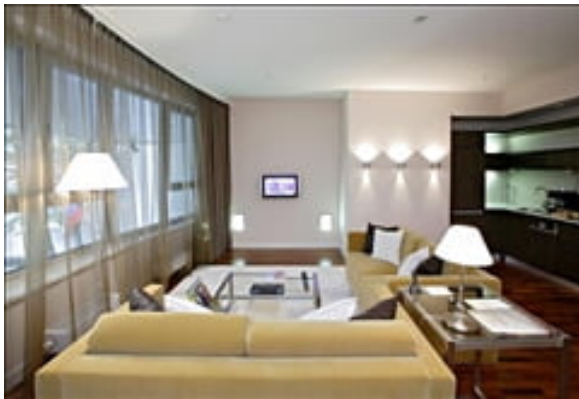

## MAMAISSON ALL-SUITES SPA HOTEL POKROVKA

POKROVKA STR. 40, BUILDING 2 · MOSCOW, 105062  
RUSSIAN FEDERATION

Mamaison All-Suites Spa Hotel Pokrovka has 84 suites, with each suite category featuring a different lay out, view and decoration. Interior design, inspired by the latest trends in residential style, has adopted and combined elements from the “modern” thirties – openness and lots of light – and from the fifties – pastel colors and interesting shapes. Pokrovka Suite Hotel is conveniently located on Pokrovka street between the Garden and Boulevard Rings, in the northern part of downtown Moscow. Historically, Pokrovka used to connect the Kremlin to royal residences and mansions in the countryside. Most historical and cultural attractions are within walking distance: the Kremlin and Red Square, the Bolshoi Theatre and Manezhnaya Square, Parliament Building and Tverskaya street, Christ the Savior Cathedral and the Pushkin Museum of Fine Arts.