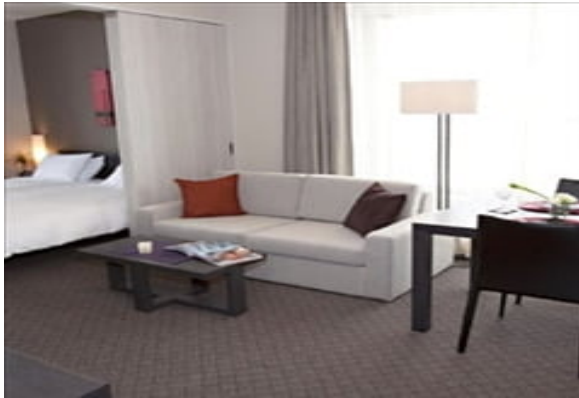

LIVING™

BY BRIDGESTREET

B - CONTE ARIAKE

3-1-20 ARIAKE KOTO-KU · TOKYO, 135-0063 JAPAN

Minimum Stay: 7 Nights Apartment Types Available: Studio & 1 Bedroom Located in the up-coming bay area of Tokyo, B:CONTE enjoys easy access to major business areas on the Rinkai Line and Yurikamome Line trains. Tokyo Big Sight is only a 4 minute walk away, and Tokyo Disney Resort is less than a 25 minute ride by local train. The Odaiba area can be reached on foot and is a popular area for weekend entertainment. With Limousine Buses from Narita and Haneda Airports, B:CONTE Ariake is perfect for your business and leisure travels.

AT THIS LOCATION

- 24 Hour Doorman
- 24 Hour Security
- Coffee Shop On-Site
- Conference Room
- Convenience Store On-Site
- Elevators Present
- Fitness Center
- Parking- Available

IN THE APARTMENT

- Beautiful Views
- Fully-Equipped Kitchen
- High Speed Internet Available
- Washer and Dryer