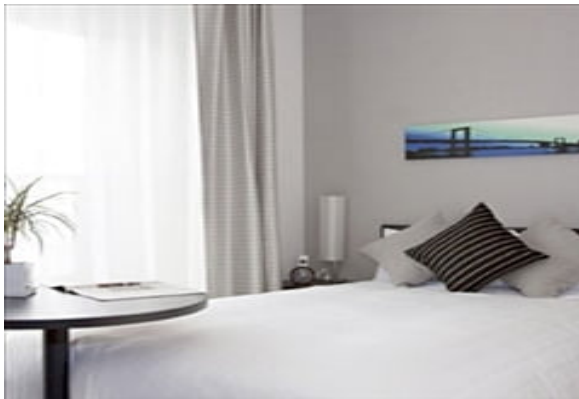

LIVING™

BY BRIDGESTREET

B - CONTE ARIAKE

3-1-20 ARIAKE KOTO-KU · TOKYO, 135-0063 JAPAN

Minimum Stay: 7 Nights Apartment Types Available: Studio & 1 Bedroom Located in the up-coming bay area of Tokyo, B:CONTE enjoys easy access to major business areas on the Rinkai Line and Yurikamome Line trains. Tokyo Big Sight is only a 4 minute walk away, and Tokyo Disney Resort is less than a 25 minute ride by local train. The Odaiba area can be reached on foot and is a popular area for weekend entertainment. With Limousine Buses from Narita and Haneda Airports, B:CONTE Ariake is perfect for your business and leisure travels.

AT THIS LOCATION

- 24 Hour Doorman
- 24 Hour Security
- Coffee Shop On-Site
- Conference Room
- Convenience Store On-Site
- Elevators Present
- Fitness Center
- Parking- Available

IN THE APARTMENT

- Beautiful Views
- Fully-Equipped Kitchen
- High Speed Internet Available
- Washer and Dryer