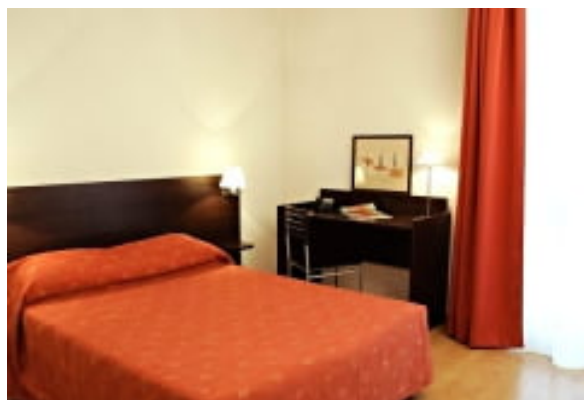

LIVING™

BY BRIDGESTREET

ADAGIO ACCESS - PORTE DE CHÂTILLON

5, RUE ARISTIDE BRIAND · VANVES, 92170 FRANCE

Adagio Access Vanves Porte de Châtillon has 79 apartments spread over 4 storeys, friendly, functional spaces for working, eating and relaxing. Our Residence is at 15 minutes walking distance from the Exhibition Park of Porte de Versailles and the Palais des Sports. The centre of Paris is just 15 minutes driving distance.

AT THIS LOCATION

- 24 Hr Front Desk
- Breakfast Room
- Elevators Present

IN THE APARTMENT

- Air Conditioning
- Disabled access
- High Speed Internet Available

SERVICES

- Cable Television Provided / Télévision par câble
- Direct Dial Telephone
- Guest Directory
- Weekly Housekeeping / 1 ménage par semaine