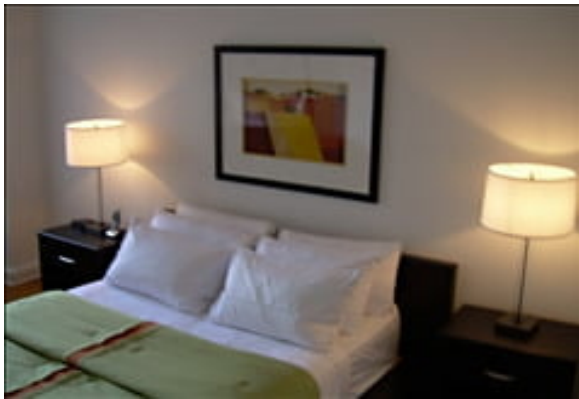

LIVING™

BY BRIDGESTREET

PARC EAST

240 EAST 27TH STREET · NEW YORK, NY 10016 UNITED STATES

Combining incredible amenities, luxury services and an unbeatable location, Parc East Apartments offers you the quintessential New York City living experience. Enjoy a workout in the fitness center, free up some spare time with our valet dry cleaning service, or visit the neighborhood's premier dining and entertainment destinations. Madison Square Garden, the Midtown Tunnel and ample transit routes are all a short walk away. At the end of the day, these apartments' spacious interiors, stunning views and sophisticated finishes will always give you a warm welcome back home. Minimum stay of 30-days required for all New York reservations.

AT THIS LOCATION

- 24 Hour Doorman
- 24 Hr Front Desk
- 24 Hr Front Desk
- Laundry Facilities On-Site

IN THE APARTMENT

- Apartments feature granite kitchens
- Laundry Facilities

SERVICES

- Basic Cable Television Service Provided
- Bi-Weekly Housekeeping
- Customized Billing to Suit Your Company's Needs
- Guest Handbook with a guide to the city and local community. Find everything from the area tourist sights, the nearest drug store, to the fitness center hours.
- Key Packet Delivered Prior to Move-In
- Our Satisfaction Guarantee / notre garantie satisfaction