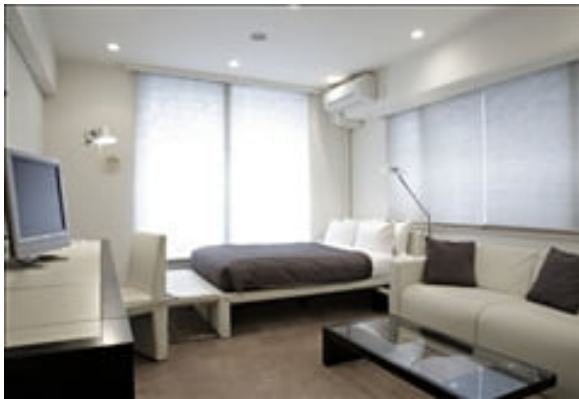

LIVING™

BY BRIDGESTREET

BUREAU KIOICHO

2-4-4 HIRAKAWACHO, CHIYODA-KU · TOKYO, 102-0093
JAPAN

BUREAU Kioicho is located in the geographic center of Tokyo in an area full of hotels, office buildings, and restaurants. Within walking distance of several subway stations, you would have access to all parts of the city. The fully furnished apartments all feature modern, white furnishings for a relaxing and luxurious living space. This property also features a morning concierge and a gym on the first floor.