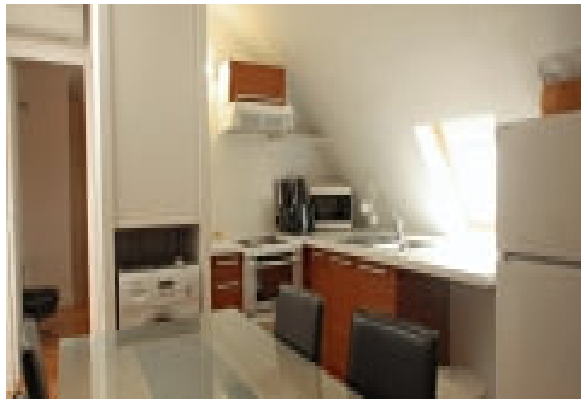

LIVING™

BY BRIDGESTREET

LE MARAIS - ETIENNE MARCEL BY BRIDGESTREET

6 RUE ETIENNE MARCEL · PARIS, 75002 FRANCE

Located in the heart of Paris, Le Marais by BridgeStreet is within easy reach of some of the most beautiful and world-renowned monuments of Paris whilst also being accessible to the business districts. The surrounding area is home to some of the most famed shopping districts in Paris. Le Marais Apartments consist of 10 newly renovated and stylish one and two-bedroom apartments in a striking Haussmanian setting. Each apartment comprises a reception area with contemporary style open-plan kitchen, modern appliances and typically Parisian windows capturing lots of natural light, modern bedrooms and a stunning bathroom. Conceived for the extended stay guests, Le Marais Apartments have been designed to recreate a home away from home certain to delight both the business and leisure traveller alike. View virtual tour >> ...

AT THIS LOCATION

- Car parking nearby / parking à proximité
- Direct Dial Telephone / ligne téléphonique
- Fitness centre nearby
- Intercom system in apartment / interphone dans l'appartement
- Laundry & Dry cleaning services / service de nettoyage
- Lift/Elevators Present / ascenseur
- Secure Entry System / entrée sécurisée

IN THE APARTMENT

- Air Conditioning
- Cots/extra bed on request
- Fully-Equipped Kitchen
- Hairdryer
- Hi-fi
- Iron and ironing board
- TV with DVD Player
- Washer and Dryer

SERVICES

- 24 hr on call emergency guest services
- Basic Television Service Provided
- Customized Billing to Suit Your Company's Needs
- Our Satisfaction Guarantee / notre garantie satisfaction
- Weekly Housekeeping (or more frequently by arrangement)
- Weekly Linen Change

BRIDGESTREET
GLOBAL HOSPITALITY

+33 (1) 42 94 13 13
BRIDGESTREET.COM

EXCLUSIVE.
BY BRIDGESTREET

RESIDENCES.
BY BRIDGESTREET

MODEL
A PART HOTEL

LIVING.
BY BRIDGESTREET

PLACES.
BY BRIDGESTREET

STÜDYO.
BY BRIDGESTREET