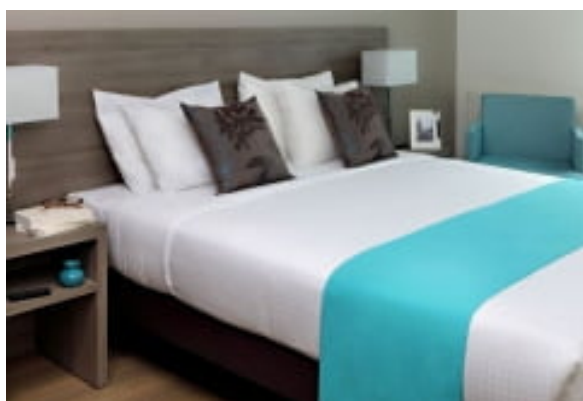

LIVING™

BY BRIDGESTREET

TOISON D'OR APARTMENTS

61 AVENUE DE LA TOISON D'OR · BRUSSELS, 1060
BELGIUM

In the heart of Brussels, these 154 apartments are bright and tastefully furnished and offer the independence of an apartment and the warmth of a hotel. All the apartments offer sound-proofed rooms and a kitchenette, along with private bathrooms, direct dial telephone and television. From the Aparthotel, explore the Royal attractions of the Capital on foot. Visit Egmont Palace and Gardens, the modern art museum and Breughel museums, the Grand Palace with its impressive Brabant-style houses, and the Royal Theatre.