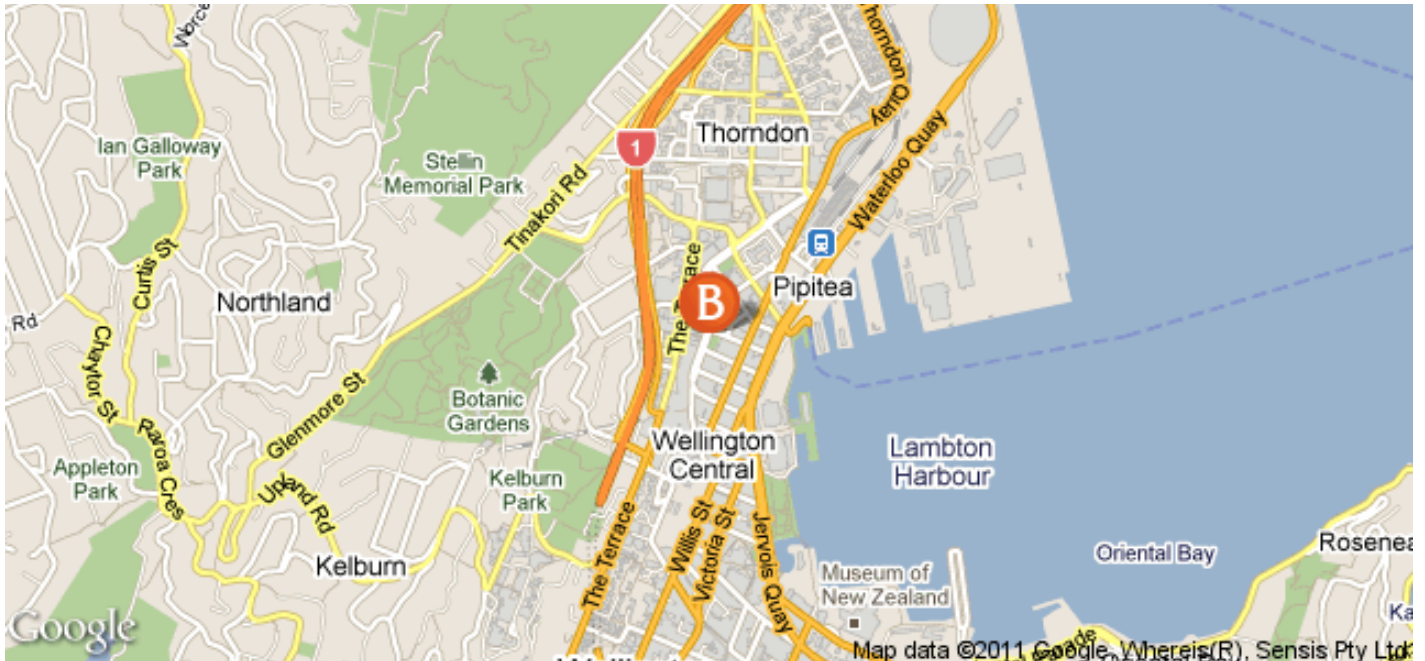

## QUEST WELLINGTON

---

CNR OF HUNTER ST AND LAMBTON QUAY ·  
WELLINGTON, 6011 NEW ZEALAND

Quest Wellington is located within the Golden Mile of Wellington's shopping district on Lambton Quay . The property offers guests the choice of studio, 1 and 2 bedroom serviced apartments.

# LIVING™

BY BRIDGESTREET

## IN THE AREA

- It is situated a few minutes walk from Wellington shopping icon Kirkaldie and Stains.
- It is 2 blocks to the waterfront and TSB arena ( Formerly Queen Wharf Events Centre) 10 min walk to Te Papa (the National Museum of NZ) The Westpac Trust Stadium, St James Theatre and Opera House. The cable car is just a 100 m away.